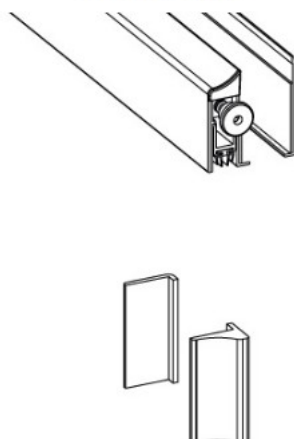

PRODUCT SHEET

Description:

Drop Down Alu Profile, "B" ,F/Glass Doors, 830mm, W/Adhesive Tape, 40mm Profile Height, 14mm Drop Function, Can be shorten, 150mm on the opposite Side to the Plunger, Tested to 200.000, closing Cycles, SS-look, Balloon Silicon Seal (B)

Item number:

15.22.648-0

Units	Box	Carton	HS Code	Barcode
Set		25	8302415000	 5704866478304

PLUNGER TYPE

SEALS

B

SISO A/S

Mileparken 11
DK-2740 Skovlunde
Denmark
VAT: DK 24786013