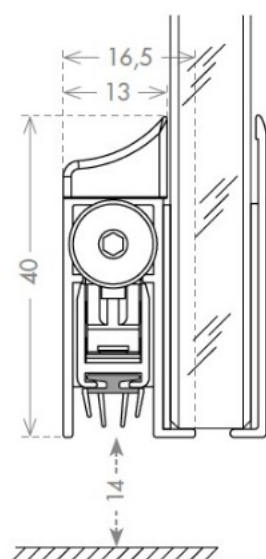

PRODUCT SHEET

Description:

Drop Down Alu Profile, "B" ,F/Glass Doors, 830mm, W/Adhesive Tape, 40mm Profile Height, 14mm Drop Function, Can be shorten, 150mm on the opposite Side to the Plunger, Tested to 200.000, closing Cycles, SS-look, Balloon Silicon Seal (B)

Item number:

15.22.648-0

Units	Box	Carton	HS Code	Barcode
Set		25	8302415000	 5704866478304

PLUNGER TYPE

SEALS

B

SISO A/S

Mileparken 11
DK-2740 Skovlunde
Denmark
VAT: DK 24786013